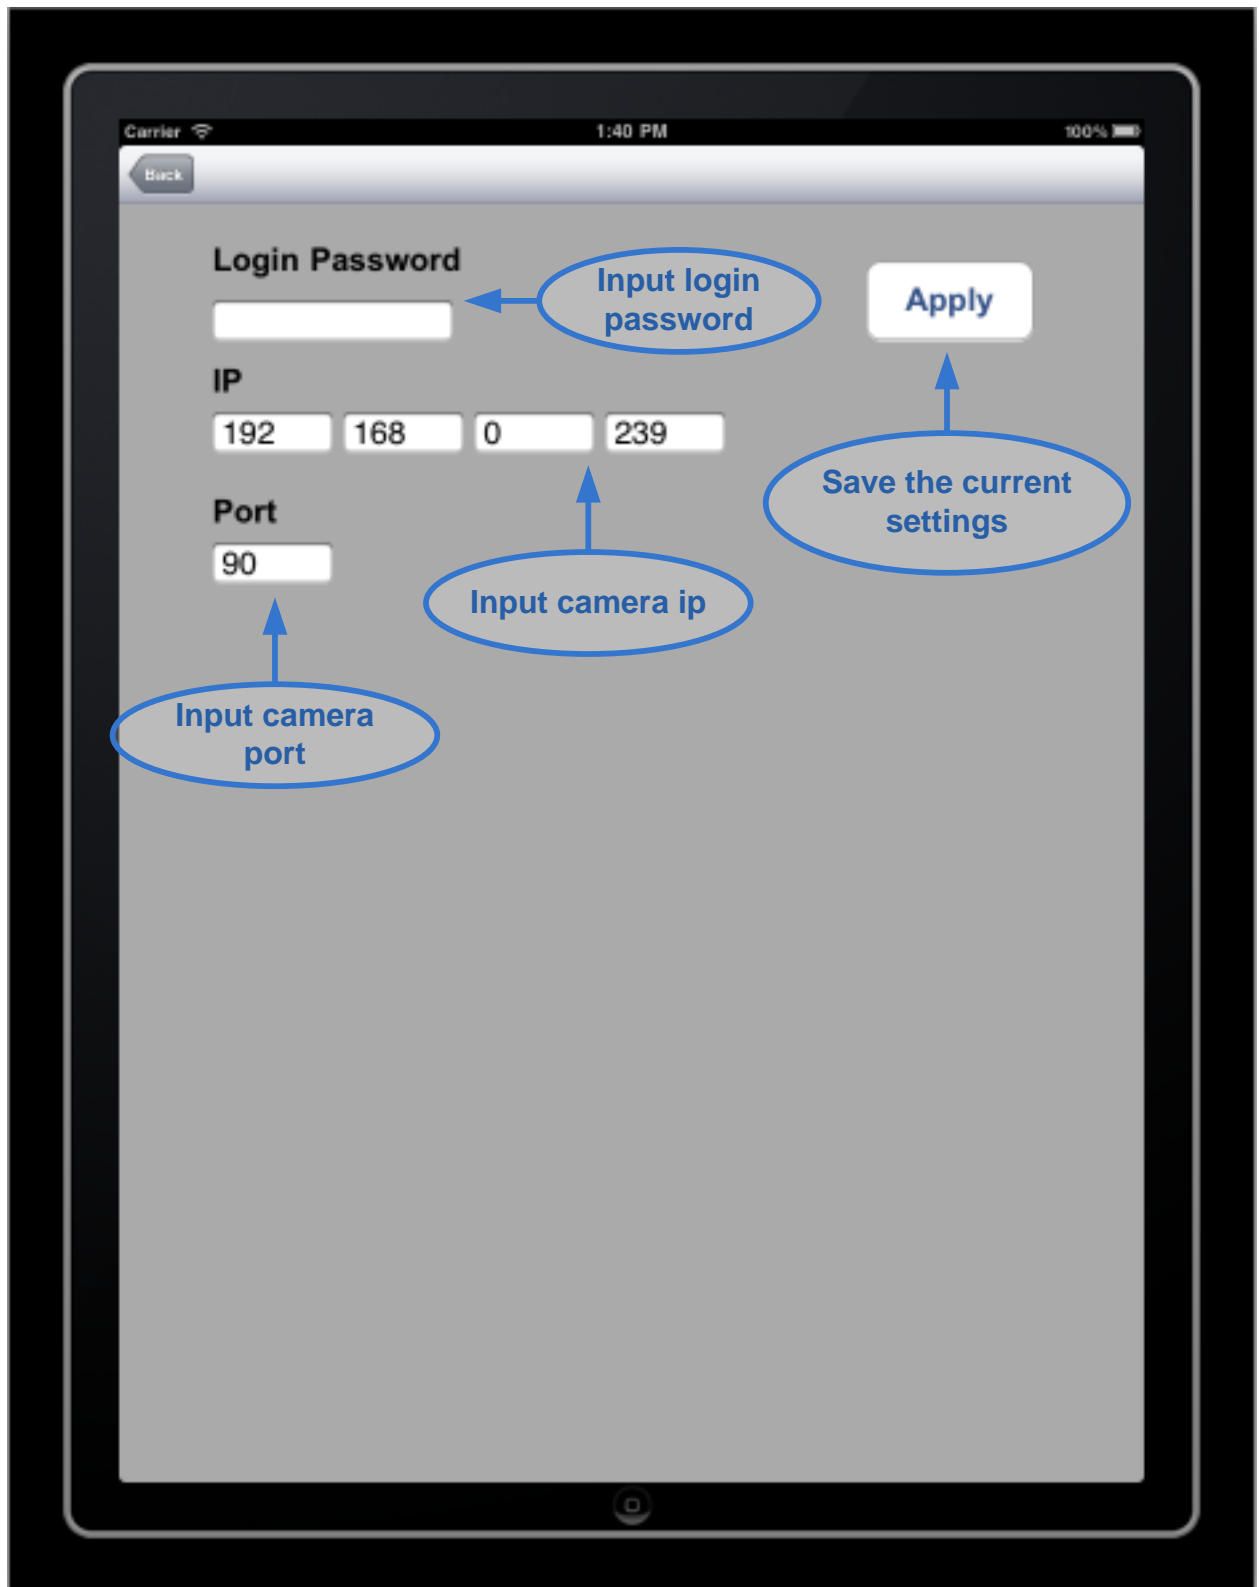

iTunes Link :

- [iScope360Lite](#)
- [iScope360Pro](#)

Lite Features :

- Fast & easy to setup iScope360Lite software
- There will enable you spy on anyone anytime anywhere via iPad/iPad2
- If you don't touch anything, it will be disconnected within 3 minutes
- iPad/iPad2 connect to IP camera with 3G or WiFi network
- Model : ALINKING ALC-9751 or Asante Voyager II

Pro Features :

- Fast & easy to setup iScope360Pro software
- Great user-interface
- To move the camera lens to the left/right, up/down
- Capture anything you can see on your screen
- There will enable you spy on anyone anytime anywhere via iPad/iPad2
- If you don't touch anything, it will be disconnected within 3 minutes
- iPad/iPad2 connect to IP camera with 3G or WiFi network
- Model : ALINKING ALC-9751 or Asante Voyager II

iScope360 Function v1.0.1.0

Pro II Features :

- Fast & easy to setup iScope360Pro II software
- Great user-interface
- To move the camera lens to the left/right, up/down
- Capture anything you can see on your screen
- To zoom out view of camera
- To zoom in view of camera
- There will enable you spy on anyone anytime anywhere via iPad/iPad2
- If you don't touch anything, it will be disconnected within 3 minutes
- iPad/iPad2 connect to IP camera with 3G or WiFi network
- Model : ALINKING ALC-9751/9852 or Asante Voyager II/I

iScope360Lite Portrait Image

iScope360 Pro Portrait Image

Setting Login password / Camera IP / Port

Setting Camera User ID / Password / Move & Rotation